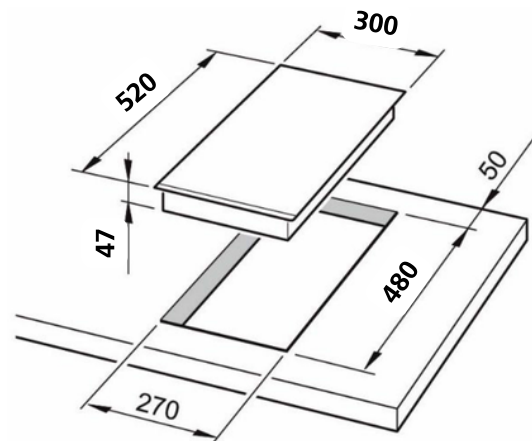

EIN 302

30CM INDUCTION HOB

PERFORMANCES

- 2 Induction cooking zones:
 - 190 x 210 mm
 - Normal Power: 2100 W
 - Booster Power: 2300 W
 - Double Booster: 3000 W
 - Bridge function: 3700 W.
- Max. Power Management: 3700W / 16Amp

 **MADE IN ITALY**

PRODUCT INFORMATION

- Product size: W300 x D520 x H47mm
- Cut-out size: W270 x D480mm
- Colour: Black frameless glass