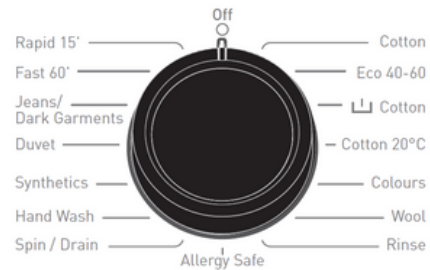

EWF 90140 VT

9kg Front Load Washing Machine

PRODUCT FEATURES

- Loading capacity: 9kg
- 15 Programmes
 - Cotton, Eco 40-60, Cotton Pre-Wash, Cotton 20, Colours, Wool, Rinse, Allergy Safe, Spin / Drain, Hand Wash, Synthetics, Duvet, Jean / Dark Garments, Fast 60', Rapid 15'
- Inverter Motor
- Temperature Selection Option
- Prewash, Extra Rinse Options
- Time Delay Option (1 - 23 hrs)
- Programme Follower : Anti- Allergic, Rapid Wash, Cold Wash, No Spin
- Automatic Water Adjustment System
- Half Load Detection System
- Child Lock Function

PERFORMANCES

- Spin Speed : Up to 1400 rpm
- Water efficiency: √√√√
- WELS registration no.: WM-2022/039285/SET
- Water consumption: 4L/kg
- Energy consumption: 0.8kWh/cycle
- Power connection: 2200W
- Voltage/Frequency: 220-240V / 50Hz

PRODUCT INFORMATION

- Dimensions: W597 x D582 x H845mm
- Colour: White