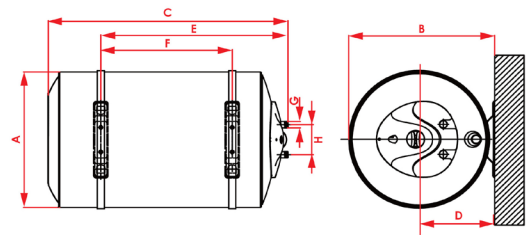

Available in a few capacities; from 30 litres to 100 litres, the Multi series caters a particular needs of hot water for every household. Equipped with a high power 3kW heating element, the waiting time for hot water is short-en. Futhermore, its slim and horizontal design can easily fix into any tight ceiling space, coupled with a multi-postion bracket allows a hassle-free installation on wall, ceiling or floor position.

Capacity (L)		30	40	56	80	100
Dimensions (mm)	A	ø368	ø368	ø368	ø450	ø450
	B	405	405	405	475	475
	C	522	632	742	755	912
	D	126	126	126	245	245
	E	342	452	562	548	705
	F	140	250	360	350	515
	G	G 1/2"	G 1/2"	G 1/2"	G 1/2"	G 1/2"
	H	100	100	100	100	100

* Measured in Millimeters (mm)

* Product dimension is for reference only.

Product Information

Model	SEH 30-3.0	SEH 40-3.0	SEH 56-3.0	SEH 80-3.0	SEH 100-3.0
Capacity	30L	40L	56L	80L	100L
Installation	Horizontally Mount				
Rated Power	3000				
Rated Voltage	230V				
Rated Frequency	50Hz/60Hz				
Heating Time (55°CAT=30°C)	0h 22min	0h 29min	0h 37min	0h 59min	1h 14min
Max. Working Temperature	75°C				
Max. Working Pressure	0.8Mpa				
Net Weight	13.1kg	15.4kg	17.7kg	24kg	27.5kg
Colour	White				
Safety Mark	150302-11	150301-11	150300-11	150299-11	150298-11
Waterproof IP Rating	IPX4				
Package Included	Water Heater + Pressure Relief Valve + Mounting Hardware				
Warranty (T&C's Apply)	1 Year Parts + Service / 5 Years Heating Element / 5 Years Inner Tank				