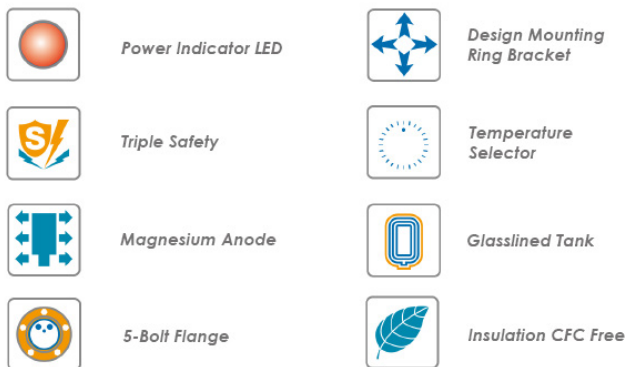

Available in a few capacities; from 30 litres to 100 litres, the Multi series caters a particular needs of hot water for every household. Equipped with a high power 3kW heating element, the waiting time for hot water is short-en. Futhermore, its slim and horizontal design can easily fix into any tight ceiling space, coupled with a multi-postion bracket allows a hassle-free installation on wall, ceiling or floor position.

* Measured in Millimeters (mm)

* Product dimension is for reference only.

Product Information

Model	SEH 30-3.0	SEH 40-3.0	SEH 56-3.0	SEH 80-3.0	SEH 100-3.0
Capacity	30L	40L	56L	80L	100L
Installation	Horizontally Mount				
Rated Power	3000				
Rated Voltage	230V				
Rated Frequency	50Hz/60Hz				
Heating Time (55°CAT=30°C)	0h 22min	0h 29min	0h 37min	0h 59min	1h 14min
Max. Working Temperature	75°C				
Max. Working Pressure	0.8Mpa				
Net Weight	13.1kg	15.4kg	17.7kg	24kg	27.5kg
Colour	White				
Safety Mark	150302-11	150301-11	150300-11	150299-11	150298-11
Waterproof IP Rating	IPX4				
Package Included	Water Heater + Pressure Relief Valve + Mounting Hardware				
Warranty (T&C's Apply)	1 Year Parts + Service / 5 Years Heating Element / 5 Years Inner Tank				