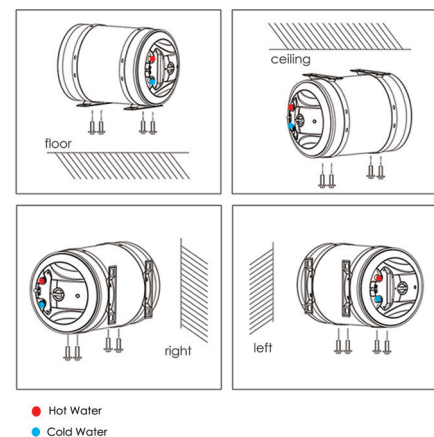

Available in a few capacities; from 30 litres to 100 litres, the Multi series caters a particular needs of hot water for every household. Equipped with a high power 3kW heating element, the waiting time for hot water is short-en. Futhermore, its slim and horizontal design can easily fix into any tight ceiling space, coupled with a multi-postion bracket allows a hassle-free installation on wall, ceiling or floor position.

Capacity (L)		30	40	56	80	100
Dimensions (mm)	A	ø368	ø368	ø368	ø450	ø450
	B	405	405	405	475	475
	C	522	632	742	755	912
	D	126	126	126	245	245
	E	342	452	562	548	705
	F	140	250	360	350	515
	G	G 1/2"	G 1/2"	G 1/2"	G 1/2"	G 1/2"
	H	100	100	100	100	100

* Measured in Millimeters (mm)

* Product dimension is for reference only.

Product Information

Model	SEH 30-3.0	SEH 40-3.0	SEH 56-3.0	SEH 80-3.0	SEH 100-3.0
Capacity	30L	40L	56L	80L	100L
Installation	Horizontally Mount				
Rated Power	3000				
Rated Voltage	230V				
Rated Frequency	50Hz/60Hz				
Heating Time (55°CAT=30°C)	0h 22min	0h 29min	0h 37min	0h 59min	1h 14min
Max. Working Temperature	75°C				
Max. Working Pressure	0.8Mpa				
Net Weight	13.1kg	15.4kg	17.7kg	24kg	27.5kg
Colour	White				
Safety Mark	150302-11	150301-11	150300-11	150299-11	150298-11
Waterproof IP Rating	IPX4				
Package Included	Water Heater + Pressure Relief Valve + Mounting Hardware				
Warranty (T&C's Apply)	1 Year Parts + Service / 5 Years Heating Element / 5 Years Inner Tank				