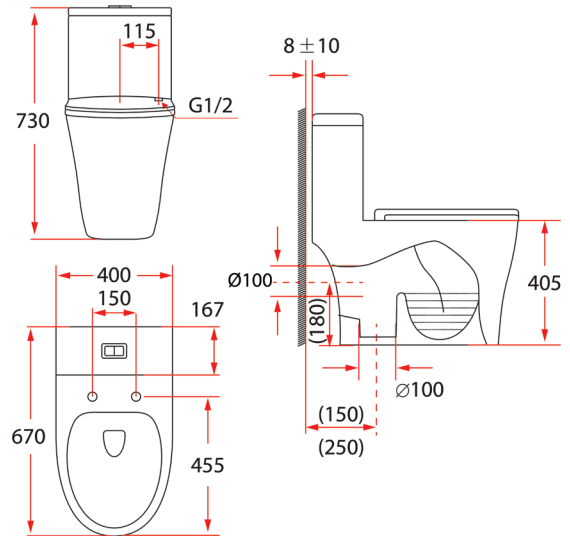

Easy Installation

Ergonomic Sitting Posture

* Measured in Millimeters (mm)

* Product dimension is for reference only.

A great bathroom doesn't need a lot of space but it does need a great idea and a great product like Rubine's newly designed one-piece rimless toilet – the Punta Nera series. This minimalistic-design WC is produced at high temperatures; its ceramic surface is formed with a less than 0.2% water absorption rate to ensure good hygiene and prevent the spread of bacteria. Rimless and Funnel Flush 3.0 is the new water-saving flushing technology; it enables the system to discharge the water with more force and in a more homogeneous way that improves the clean efficiency and reduces the noise. This toilet is also supplied with a high-quality soft-close toilet seat and a large-diameter draining hole suitable for floor and wall sewage installation.

Product Information

Model	PN-105S06 (S-trap 150)	PN-105S10 (S-trap 250)	PN-105P07 (P-trap)
Material	Vitreous China (Pan), Vitreous China (Cistern), Urea (Seat)		
Colour	White		
Overall Dimension	670 x 400 x 730mm		
Net Weight	53 kg		
Installation	Floor-mount, S-trap 150mm	Floor-mount, S-trap 250mm	Floor-mount, P-trap 180mm
Flushing System	Washdown, Dual-flush (4.5/3.0L), Bottom connection		
Water Fitting	R&T		
Water Efficiency	Available in 2 ticks and 3 ticks		
Water Consumption	Full Flush (4.00L) / Reduced Flush (2.70L) or Full Flush (3.50L) / Reduced Flush (2.50L)	Full Flush (3.90L) / Reduced Flush (3.00L) or Full Flush (3.50L) / Reduced Flush (2.50L)	
PUB Reg No.	WC-2021/032068/SLS (2-ticks) WC-2021/032069/SLS (3-ticks)	WC-2021/032070/SLS (2-ticks) WC-2021/032071/SLS (3-ticks)	WC-2021/032748/STL (2-ticks) WC-2021/032749/STL (3-ticks)
Package Included	One-piece WC + UF Seat cover + Fixing screws & flange		
Warranty (T&C's Apply)	1 Year Parts + Service / 10 Years On Ceramic Deformation		