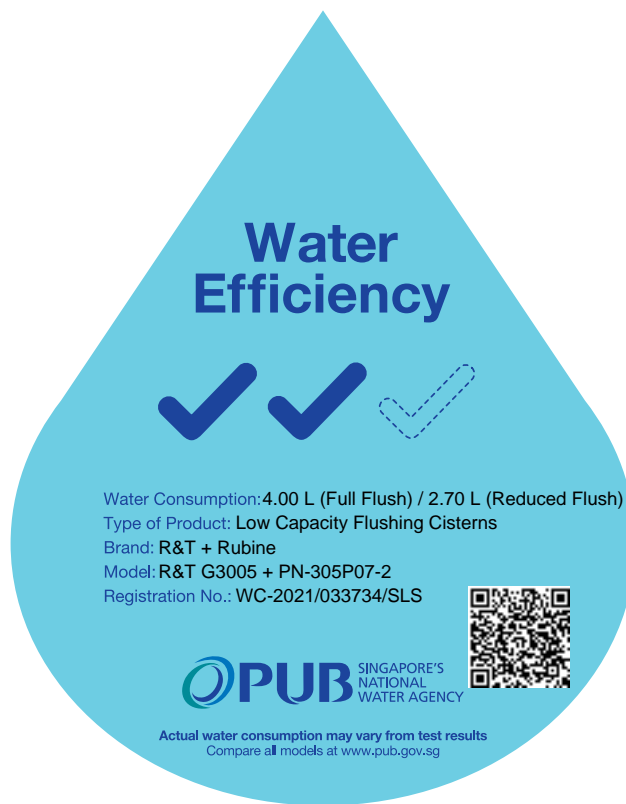

C = 51, M = 0, Y = 9, K = 0

Pantone 2746
C = 100, M = 90, Y = 0, K = 0

Approx size: 8.3 cm x 10.5 cm

Type of products:
Dual flush low capacity flushing cisterns, urinal flush valves and waterless urinals