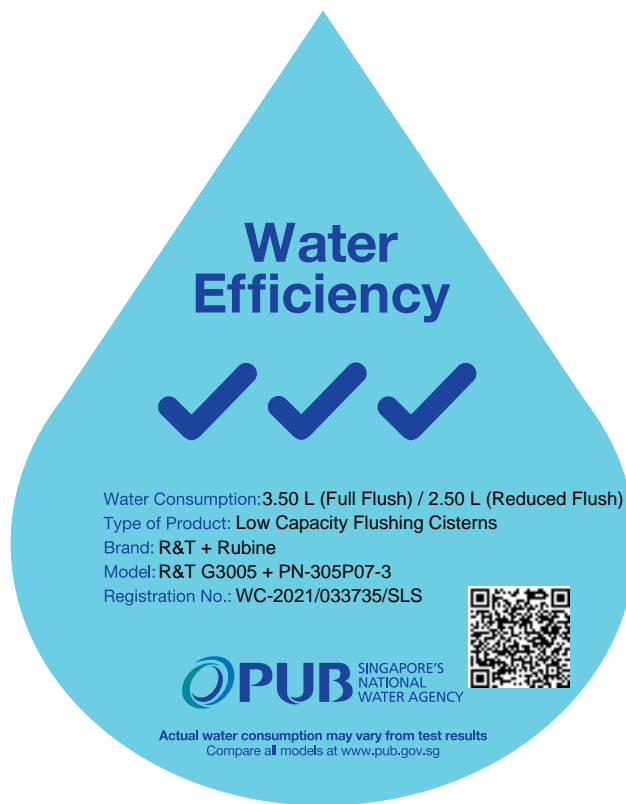

C = 51, M = 0, Y = 9, K = 0

Pantone 2746
C = 100, M = 90, Y = 0, K = 0

Approx size: 8.3 cm x 10.5 cm

Type of products:
Dual flush low capacity flushing cisterns, urinal flush valves and waterless urinals