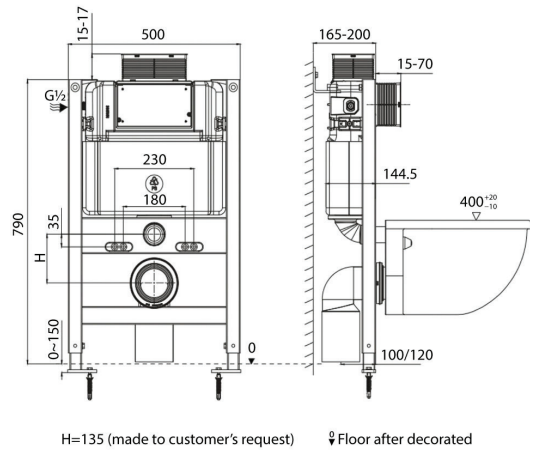

G3004

Front Operated
 Full Frame Conceal Cistern
 Galvanized powder coated frame
 Preset flush volume
 Full Flush 4.5-7L
 Half Flush 3-5L
 Actuator size: 210 x 140mm

G3005

Top & Front Operated
 Half Frame Conceal Cistern
 Galvanized powder coated frame
 Preset flush volume
 Full Flush 4.5-7L
 Half Flush 3-5L
 Actuator size: 245 x 165mm