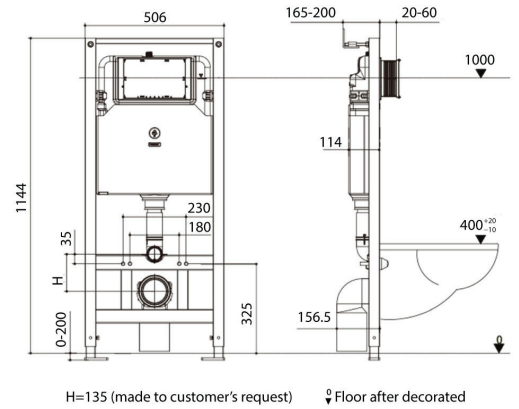

G3004

Front Operated
 Full Frame Conceal Cistern
 Galvanized powder coated frame
 Preset flush volume
 Full Flush 4.5-7L
 Half Flush 3-5L
 Actuator size: 210 x 140mm

G3005

Top & Front Operated
 Half Frame Conceal Cistern
 Galvanized powder coated frame
 Preset flush volume
 Full Flush 4.5-7L
 Half Flush 3-5L
 Actuator size: 245 x 165mm