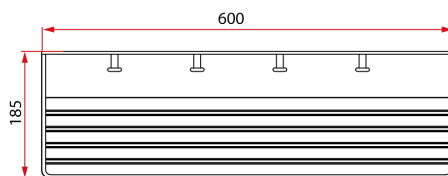

Corrosion-Resistant

Color Stability

Durability

Easy Installation

* Measured in Millimeters (mm)

* Product dimension is for reference only.

BOLOGNA is a range of 2-tone color bathroom products. It started with a series of faucet after our design team visited the prominent Two Towers in Bologna city, Italy. The use of Black with Rose Gold has created a strong visual identity and formed a new design movement in the industry. BO 3100 is a series of bathroom accessories in 2-tone color, either in black with rose gold or chrome with black, they are made from metal alloy that go thru an anodizing process to convert the metal surface into a decorative, durable, corrosion-resistant with metallic appearance that do not chip or peel. The shape, design, and choice of colors making this series versatile to any bathroom solutions.

Product Information	
Model	BO 3112.BK.CH / BO 3112.BK.RG
Material	Metal Alloy
Surface Finishing	Anodize
Colour	Matt Black Chrome /Matt Black Rose Gold
Installation	Wall Mounted
Overall Dimension	600 x 185 x 90mm
Package Included	1 x Towel Shelf with Robe Hook + Screws and Anchors
Warranty (T&C's Apply)	1 Year Parts + Service