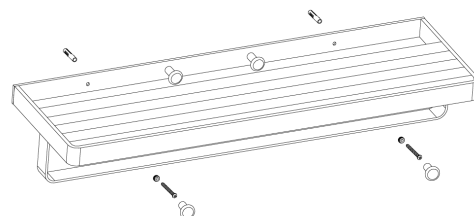

Corrosion-Resistant

Color Stability

Durability

Easy Installation

* Measured in Millimeters (mm)

* Product dimension is for reference only.

BOLOGNA is a range of 2-tone color bathroom products. It started with a series of faucet after our design team visited the prominent Two Towers in Bologna city, Italy. The use of Black with Rose Gold has created a strong visual identity and formed a new design movement in the industry. BO 3100 is a series of bathroom accessories in 2-tone color, either in black with rose gold or chrome with black, they are made from metal alloy that go thru an anodizing process to convert the metal surface into a decorative, durable, corrosion-resistant with metallic appearance that do not chip or peel. The shape, design, and choice of colors making this series versatile to any bathroom solutions.

Product Information	
Model	BO 3112.BK.CH / BO 3112.BK.RG
Material	Metal Alloy
Surface Finishing	Anodize
Colour	Matt Black Chrome /Matt Black Rose Gold
Installation	Wall Mounted
Overall Dimension	600 x 185 x 90mm
Package Included	1 x Towel Shelf with Robe Hook + Screws and Anchors
Warranty (T&C's Apply)	1 Year Parts + Service