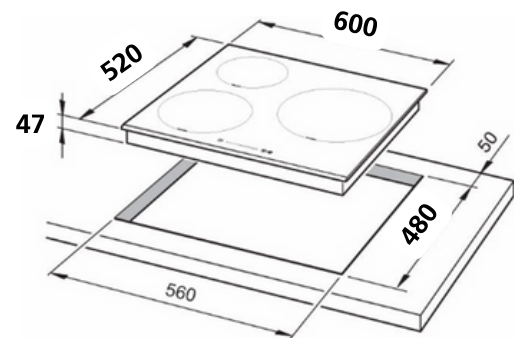

### PERFORMANCES

- 3 Induction cooking zones:
  - Left (Front & Rear): 190 x 210 mm
    - Normal Power: 2100 W
    - Booster Power: 2300 W
    - Double Booster: 3000 W
    - Bridge function: 3700 W
  - Right: Ø 250 mm
    - Normal Power: 2300 W
    - Booster Power: 3000 W
- Max. Power Management: 6700W / 29Amp

### PRODUCT INFORMATION

- Product size: W600 x D520 x H47mm
- Cut-out size: W560 x D480mm
- Colour: Black frameless glass