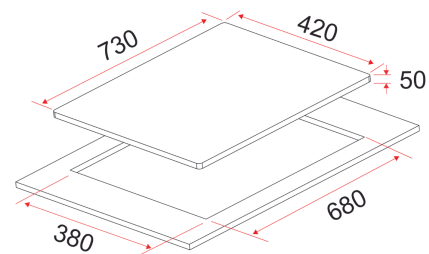

HB AV 271 A

70CM RADIANT HOB

PERFORMANCE

- German SCHOTT CERAN Glass
- 2 Radiant Zones
 - Left: Ø140mm / Ø230mm - 1.1kW to 2.2kW
 - Right: Ø140mm / Ø230mm - 1.1kW to 2.2kW

PRODUCT FEATURES

- Power Management To Limit Max. Power: 3.3kW
- Sensor Touch Control
- 99 Mins Time Control
- 9 Levels Cooking
- Overheating Protector
- Residual Heat Indicator
- Child Lock
- Automatically Safety Switch Off

TECHNICAL INFORMATION

- Total power: 3.3kW
- 15 Amp/ 220~240V/50Hz

DIMENSIONS

- Product Size: W730 x D420 x H50mm
- Cut-Out Size: W680 x D380mm

SCHOTT
CERAN