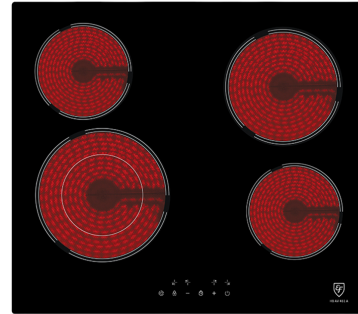

HB AV 461 A

60CM RADIANT HOB

PERFORMANCE

- German SCHOTT CERAN Glass
- 4 Radiant Zones
 - Front Left: Ø140mm / Ø230mm - 1.1kW to 2.2kW
 - Front Right: Ø165mm - 1.2kW
 - Rear Left: Ø165mm - 1.2kW
 - Rear Right: Ø200mm - 1.8kW

PRODUCT FEATURES

- Sensor touch control
- 99 mins time control
- 9 levels cooking
- Overheating Protector
- Residual heat indicator
- Child lock
- Automatically safety switch off

TECHNICAL INFORMATION

- Total power: 6.4kW
- 28 Amp/ 220~240V/50Hz

DIMENSIONS

- Product Size: W590 x D520 x H50mm
- Cut-Out Size: W560 x D490mm

SCHOTT
CERAN