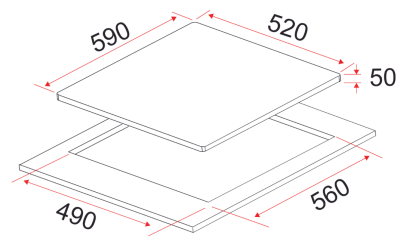

DIMENSIONS

- Product Size: W590 x D520 x H50mm
- Cut-Out Size: W560 x D490mm

SCHOTT
CERAN