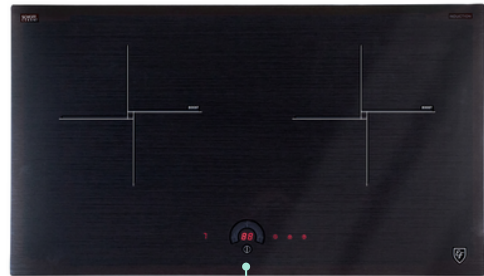

### PRODUCT FEATURES

- Sensor Sliding Touch Control
- Pan Recognition Sensor
- 99 Mins Time Control for All Zones
- 9 Levels Cooking
- Booster Function
- Overflow Safety Device
- Residual Heat Indicator
- Child Lock
- Automatically Safety Switch Off