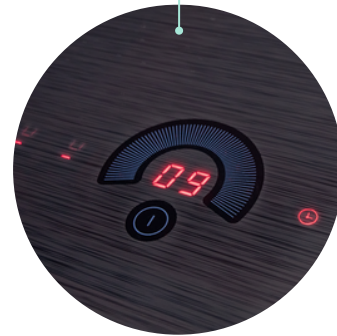

### PRODUCT FEATURES

- Sensor Sliding Touch Control
- Pan Recognition Sensor
- 99 Mins Time Control for All Zones
- 9 Levels Cooking
- Booster Function
- Overflow Safety Device
- Residual Heat Indicator
- Child Lock
- Automatically Safety Switch Off