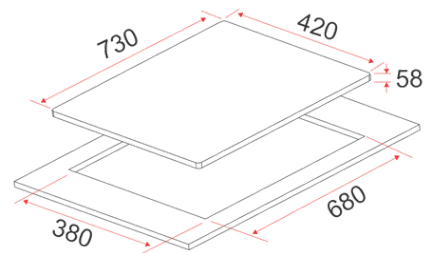

### PERFORMANCE

- German SCHOTT CERAN Glass
- 2 Induction Zones
  - Left: Ø210mm - 1.8kW (Booster 2.1kW)
  - Right: Ø210mm - 1.8kW (Booster 2.1kW)

### DIMENSIONS

- Product Size: W730 x D420 x H58mm
- Cut-Out Size: W680 x D380mm

SCHOTT  
CERAN

www.ef.com.sg  
 EF Home Appliances  
 @efappliances