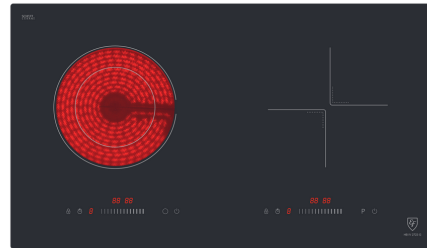

# HB IV 2723 G

70CM COMBI HOB

## PERFORMANCE

- German SCHOTT CERAN Glass
- 2 Cooking Zones
  - Left Radiant: Ø 140/215mm / 1.1kW to 2.2kW
  - Right Induction: Ø 210mm / 1.8kW (Booster 2.2kW)

## PRODUCT FEATURES

- Sensor Sliding Touch Control
- Independent Control System for Each Zone
- Pan Recognition Sensor
- 99 Mins Time Control for All Zones
- 9 Levels Cooking
- Booster Function (Induction Zone)
- Dual Zone Function (Radiant Zone)
- Overflow Safety Device
- Residual Heat Indicator
- Child Lock
- Automatically Safety Switch Off