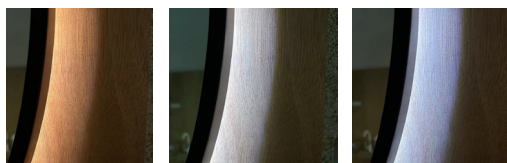

Rubine's ACO LED Mirror offers three light color options: warm, neutral, and white. Its 5mm thickness means it's durable and sturdy. These mirrors are lightweight, non-metallic, and corrosion-resistant, perfect for bathrooms. You can easily control the lighting with a simple touch, no buttons needed. Adjust the brightness smoothly to suit your preference, from soft ambient light to bright illumination.

No more foggy mirrors! The built-in demister keeps it clear, even in steamy conditions, ideal for makeup and shaving. It's splash-proof, protecting against water and dust. Plus, with a two-year warranty, you're covered against any manufacturing defects, giving you peace of mind.

Warm Light Natural Light White Light

* Measured in Millimeters (mm)
 * Product dimension is for reference only.
 * Kindly allow 1-3cm of difference in actual product.

-  Touch Sense Switch
-  IP44 Rated
-  Stepless Dimming
-  Quick & Easy Installation
-  Tricolor LED
-  5mm Non-metallic Mirror
-  Demister
-  2 Years Warranty
-  CE Approved

Product Information		
Model	RBM-ACO R60LED-BK	RBM-ACO R70LED-BK
Frame Material	Aluminum	
Colour	Matte Black	
Installation	Wall-Mounted	
Overall Dimension	Dia 600 x 30mm	Dia 700 x 30mm
Weight	5.2kg	6.6kg
Package Included	Mirror + Mounting Hardware	
Warranty (T&C's Apply)	2 years on mirror desilvering	