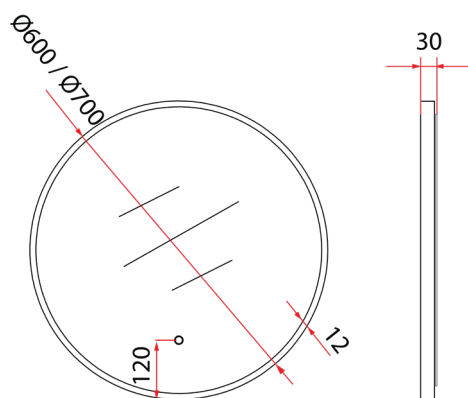

Rubine's ACO LED Mirror offers three light color options: warm, neutral, and white. Its 5mm thickness means it's durable and sturdy. These mirrors are lightweight, non-metallic, and corrosion-resistant, perfect for bathrooms. You can easily control the lighting with a simple touch, no buttons needed. Adjust the brightness smoothly to suit your preference, from soft ambient light to bright illumination.

Warm Light Natural Light White Light

* Measured in Millimeters (mm)
 * Product dimension is for reference only.
 * Kindly allow 1-3cm of difference in actual product.

-  Touch Sense Switch
-  IP44 Rated
-  Stepless Dimming
-  Quick & Easy Installation
-  Tricolor LED
-  5mm Non-metallic Mirror
-  Demister
-  2 Years Warranty
-  CE Approved

Product Information		
Model	RBM-ACO R60LED-BK	RBM-ACO R70LED-BK
Frame Material	Aluminum	
Colour	Matte Black	
Installation	Wall-Mounted	
Overall Dimension	Dia 600 x 30mm	Dia 700 x 30mm
Weight	5.2kg	6.6kg
Package Included	Mirror + Mounting Hardware	
Warranty (T&C's Apply)	2 years on mirror desilvering	