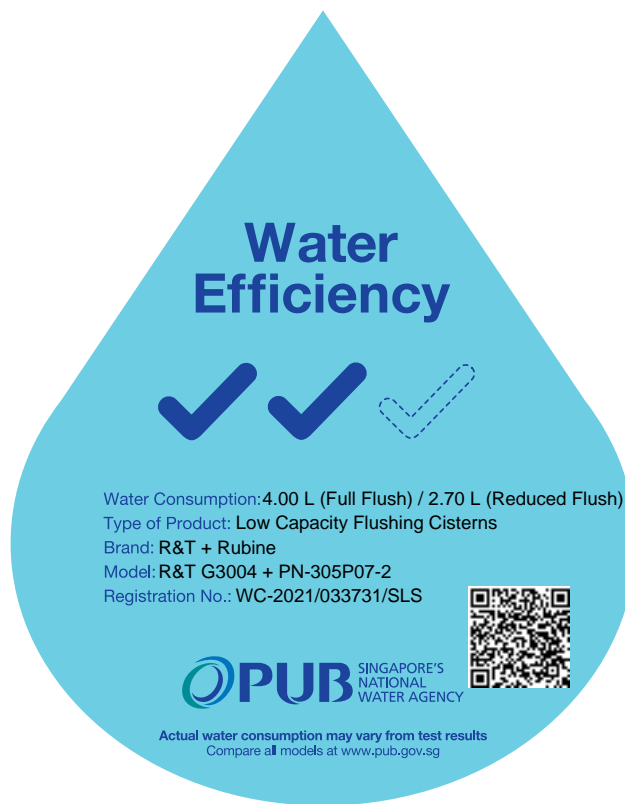

C = 51, M = 0, Y = 9, K = 0

Pantone 2746  
C = 100, M = 90, Y = 0, K = 0

Approx size: 8.3 cm x 10.5 cm

**Type of products:**

**Dual flush low capacity flushing cisterns, urinal flush valves and waterless urinals**