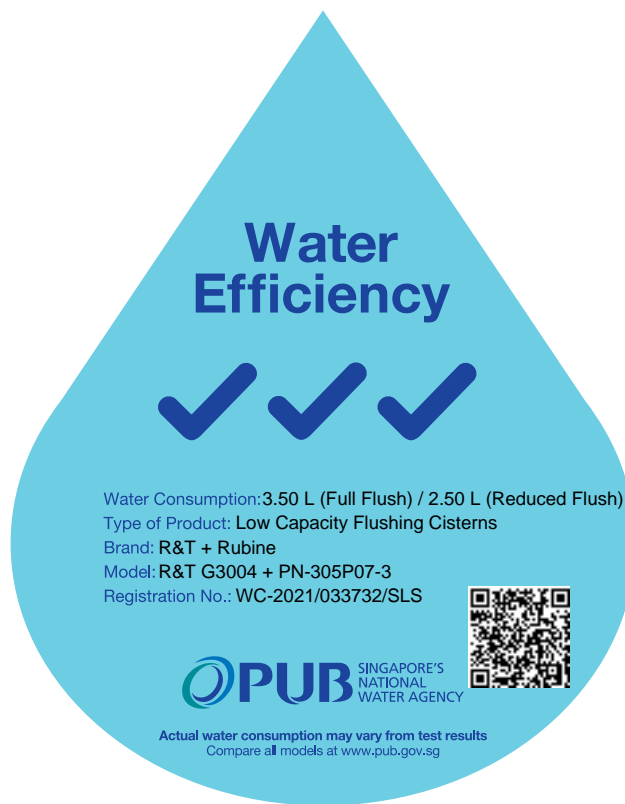

C = 51, M = 0, Y = 9, K = 0

Pantone 2746
C = 100, M = 90, Y = 0, K = 0

Approx size: 8.3 cm x 10.5 cm

Type of products:
Dual flush low capacity flushing cisterns, urinal flush valves and waterless urinals