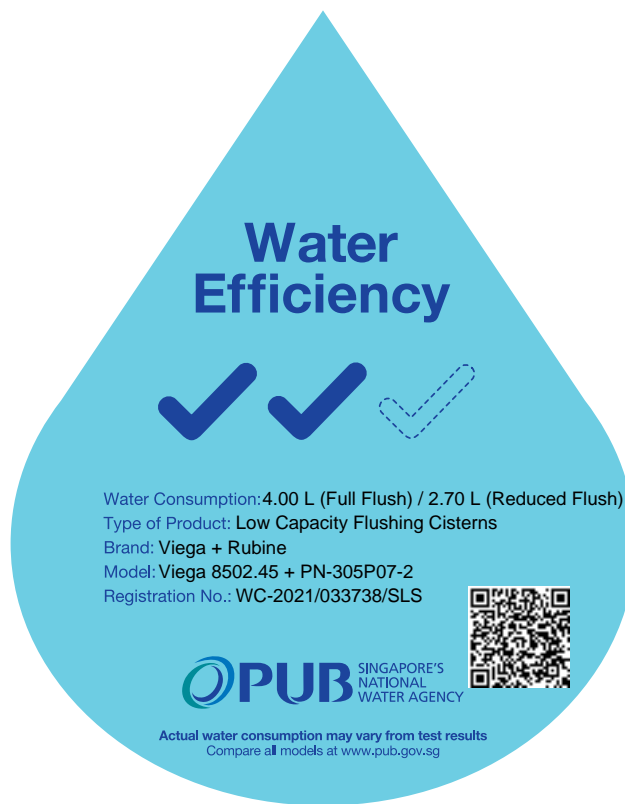

C = 51, M = 0, Y = 9, K = 0

Pantone 2746  
C = 100, M = 90, Y = 0, K = 0

Approx size: 8.3 cm x 10.5 cm

**Type of products:**  
**Dual flush low capacity flushing cisterns, urinal flush valves and waterless urinals**