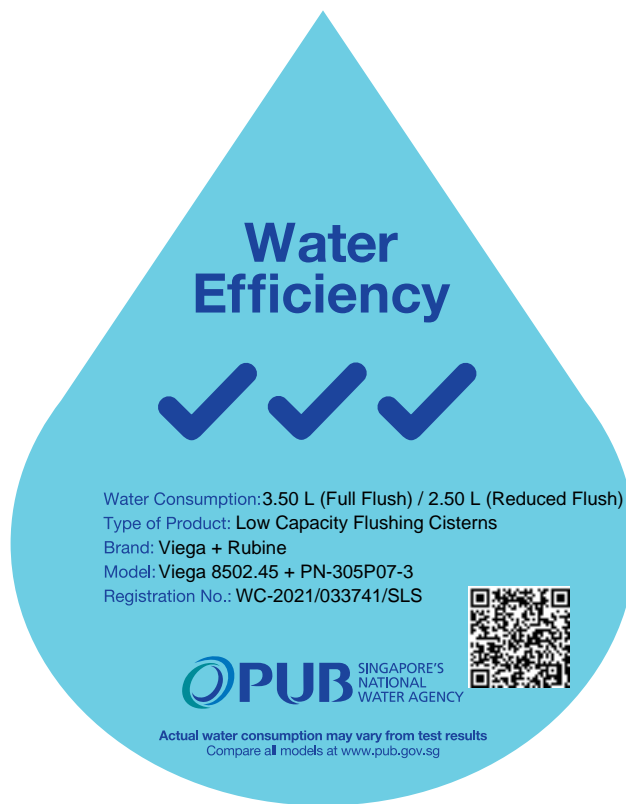

C = 51, M = 0, Y = 9, K = 0

Pantone 2746
C = 100, M = 90, Y = 0, K = 0

Approx size: 8.3 cm x 10.5 cm

Type of products:
Dual flush low capacity flushing cisterns, urinal flush valves and waterless urinals