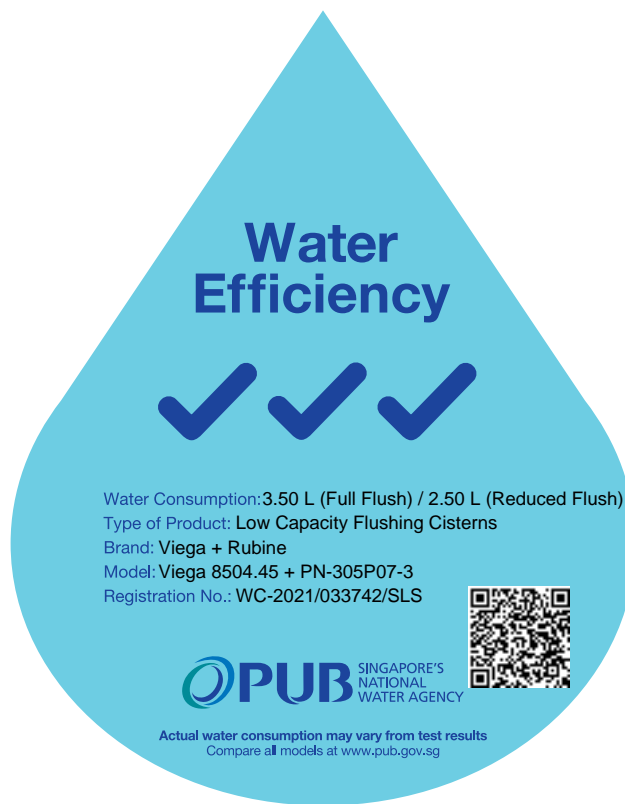

C = 51, M = 0, Y = 9, K = 0

Pantone 2746  
C = 100, M = 90, Y = 0, K = 0

Approx size: 8.3 cm x 10.5 cm

**Type of products:**

**Dual flush low capacity flushing cisterns, urinal flush valves and waterless urinals**