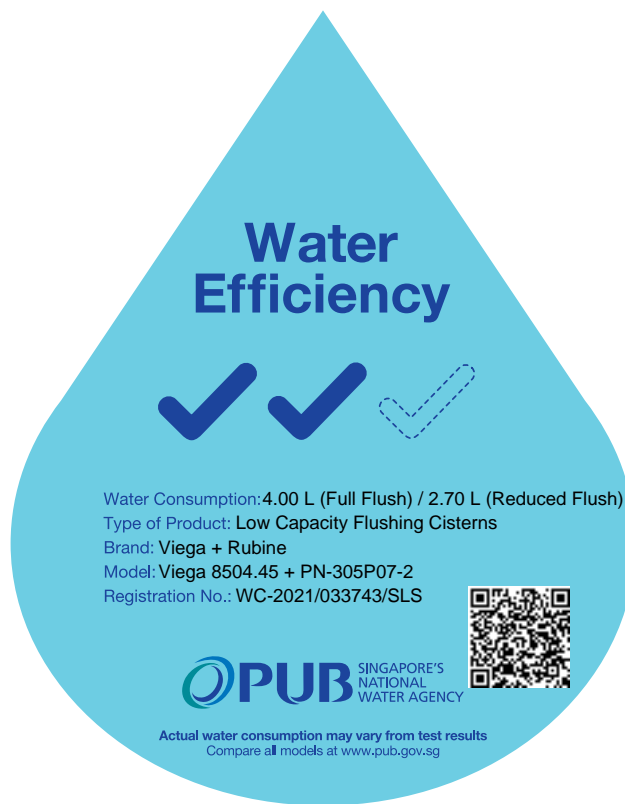

C = 51, M = 0, Y = 9, K = 0

Pantone 2746
C = 100, M = 90, Y = 0, K = 0

Approx size: 8.3 cm x 10.5 cm

Type of products:
Dual flush low capacity flushing cisterns, urinal flush valves and waterless urinals